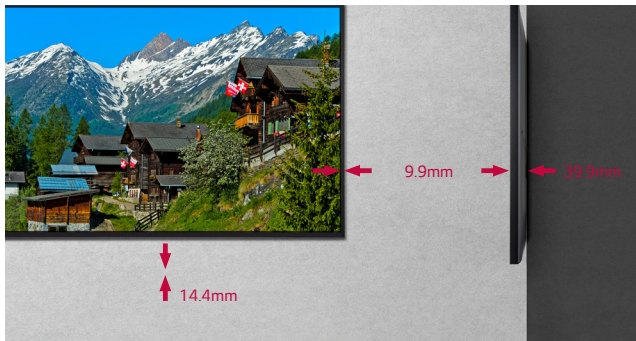

With resolution that is 4 times higher than FHD, it makes content color and detail more vivid and realistic. In addition, the wide viewing angle of this IPS panel provides vivid, clear contents viewable even from wide angles.

Narrow Bezel & Slim Depth

The small bezel size and slim thickness of the 49UM3DG-H creates an immersive viewing experience while demonstrating a sophisticated design that is easy to install and can improve the decor of virtually any space.