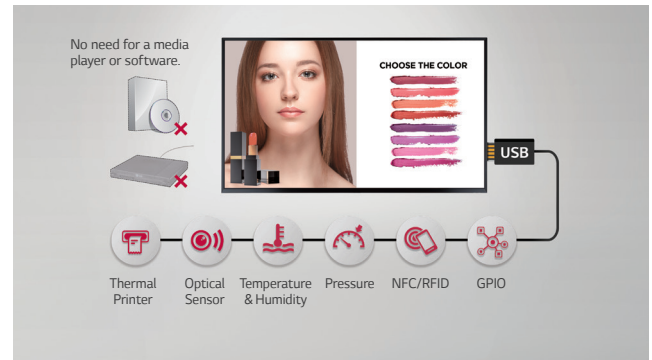

Various Sensor Applications

LG webOS smart signage platform easily supports connections with external sensors via USB plug-in. The overall cost for maintenance could be reduced as there's no need to purchase additional software or media players for creating value-added solutions.