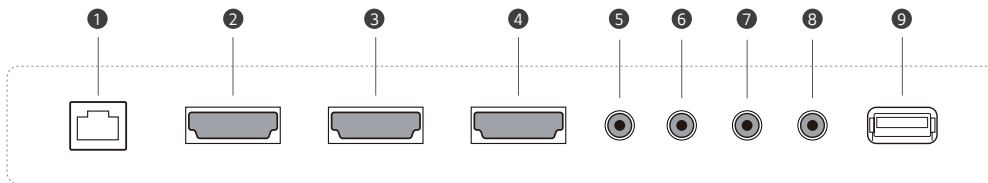

CONNECTIVITY

1 LAN	4 HDMI IN 3	7 RS-232C IN
2 HDMI IN 1	5 IR & LIGHT SENSOR	8 RS-232C OUT
3 HDMI IN 2	6 AUDIO OUT	9 USB IN

* Dimensions & Jack Panels may differ from the above image, so please contact LG sales team to verify before ordering.