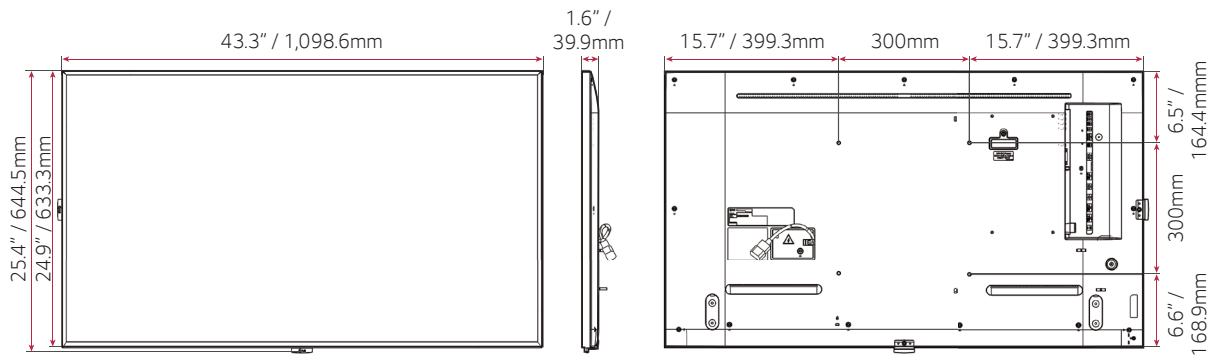

SPECIFICATIONS

MODELS	49UM3DG-H	
PANEL	Screen Size	49"
	Panel Technology	IPS
	Back Light Type	Edge
	Aspect Ratio	16:9
	Native Resolution	3840 x 2160 (UHD)
	Refresh Rate	60Hz
	Brightness (Typ.)	350 nits
	Contrast Ratio	1,100:1
	Dynamic CR	500,000:1
	Color gamut	BT709 95%
	Viewing Angle(H x V)	178° x 178°
	Color Depth	1.07 Billion colors (10 bit)
	Response Time	8 ms (G to G)
	Surface Treatment (Haze)	28%
	Lifetime (Min.)	50,000 hours
Operation Hours (Hours/Day)	18/7	
Portrait / Landscape	Yes / Yes	
SOUND	Built-in Speaker	Yes
CONNECTIVITY	HDMI In	Yes (3), HDCP2.2/1.4
	RS232C In	Yes (1), 4pin 3.5mm jack
	RJ45(LAN) In	Yes
	IR In	Yes
	USB 2.0 In	Yes
	Audio Out	Yes
	RS232C OUT	Yes (1), 4pin 3.5mm jack
FEATURES	Internal Memory	8 GB
	Built-in Wi-Fi	Yes
	Temperature Sensor	Yes
	Auto Brightness sensor	Yes
	Local Key Operation	Yes
	webOS version	webOS4.1
	Local Contents Scheduling	Yes
	Group Manager	Yes
	USB Plug & Play	Yes
	Fail over	Yes
	Booting Logo Image	Yes
	No Signal Image	Yes
	RS-232C Sync	Yes
	Local Network Sync	Yes
	Screen Share	Yes
	Video Tag	Yes (4), One HDMI input Max
	Play via URL	Yes
	Screen Rotation	Yes
	External Input Rotation	Yes
	Gapless Playback	Yes
	Tile Mode Setting	Yes (15 x 15 Max)
	Setting Data Cloning	Yes
	SNMP	Yes
	ISM Method	Yes
	Auto Set ID	Yes
	Status Mailing	Yes
	Control Manager	Yes
	3rd Party Compatibility (Crestron Inside)	Yes
	Smart Energy Saving	Yes
	PM mode	Yes
	Wake on LAN	Yes
	Beacon	Yes
	HDMI-CEC	Yes
	SI Server Setting	Yes
	webRTC	Yes
	Pro:Idiom	Yes
	Operation Temperature	32°F to 104°F / 0°C to 40°C
	Operation Humidity	10 % to 80 %

DIMENSIONS

49"

CONNECTIVITY

- | | | |
|-------------|---------------------|---------------|
| 1 LAN | 4 HDMI IN 3 | 7 RS-232C IN |
| 2 HDMI IN 1 | 5 IR & LIGHT SENSOR | 8 RS-232C OUT |
| 3 HDMI IN 2 | 6 AUDIO OUT | 9 USB IN |